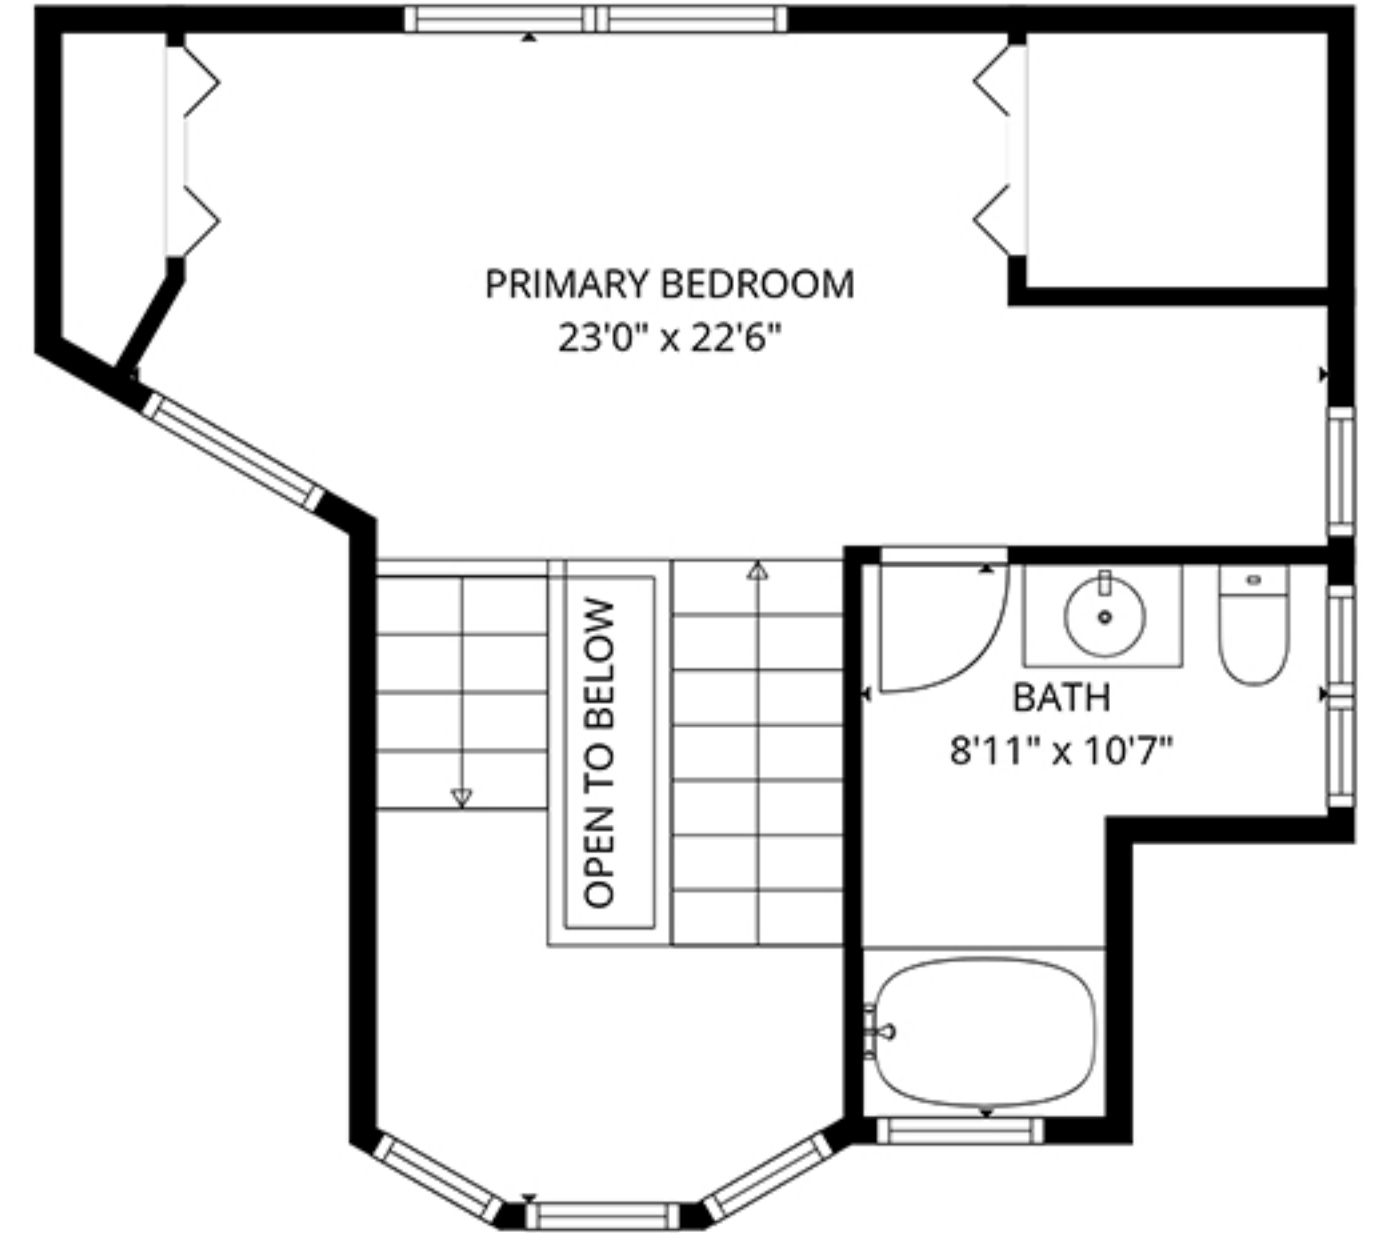

4328 Clam Bay Rd

Approximate sq ft:
Main level: 800 sq ft
Upper level: 550 sq ft
Lower level: 400 sq ft