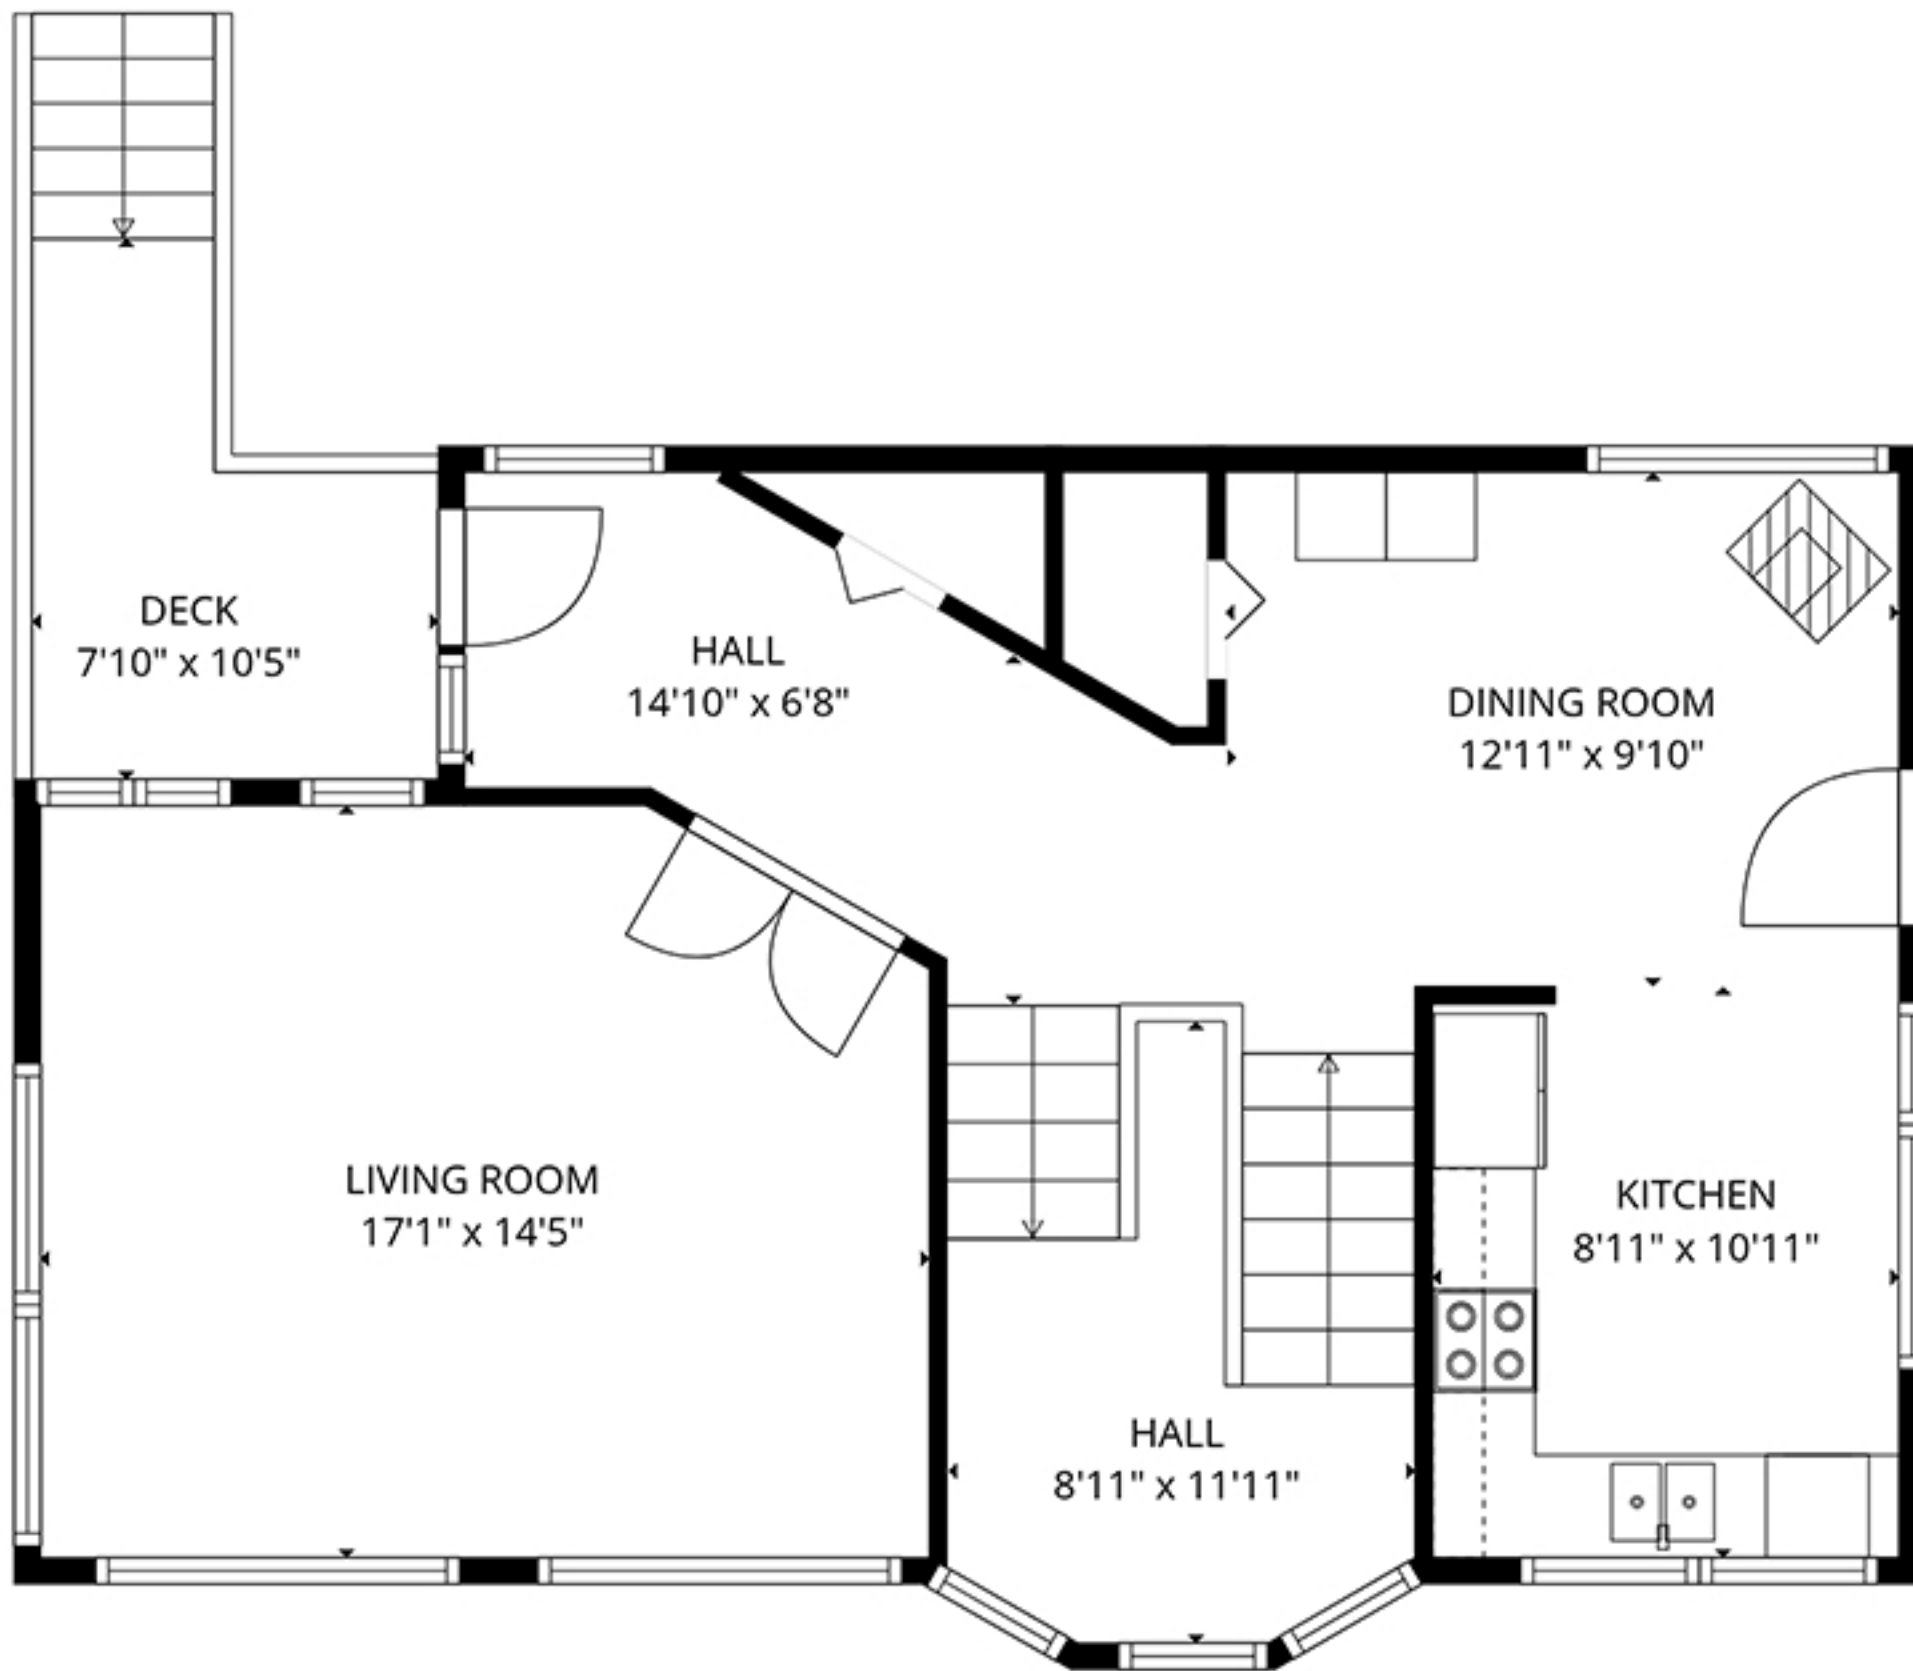

4328 Clam Bay Rd

Approximate sq ft:
Main level: 800 sq ft
Upper level: 550 sq ft
Lower level: 400 sq ft