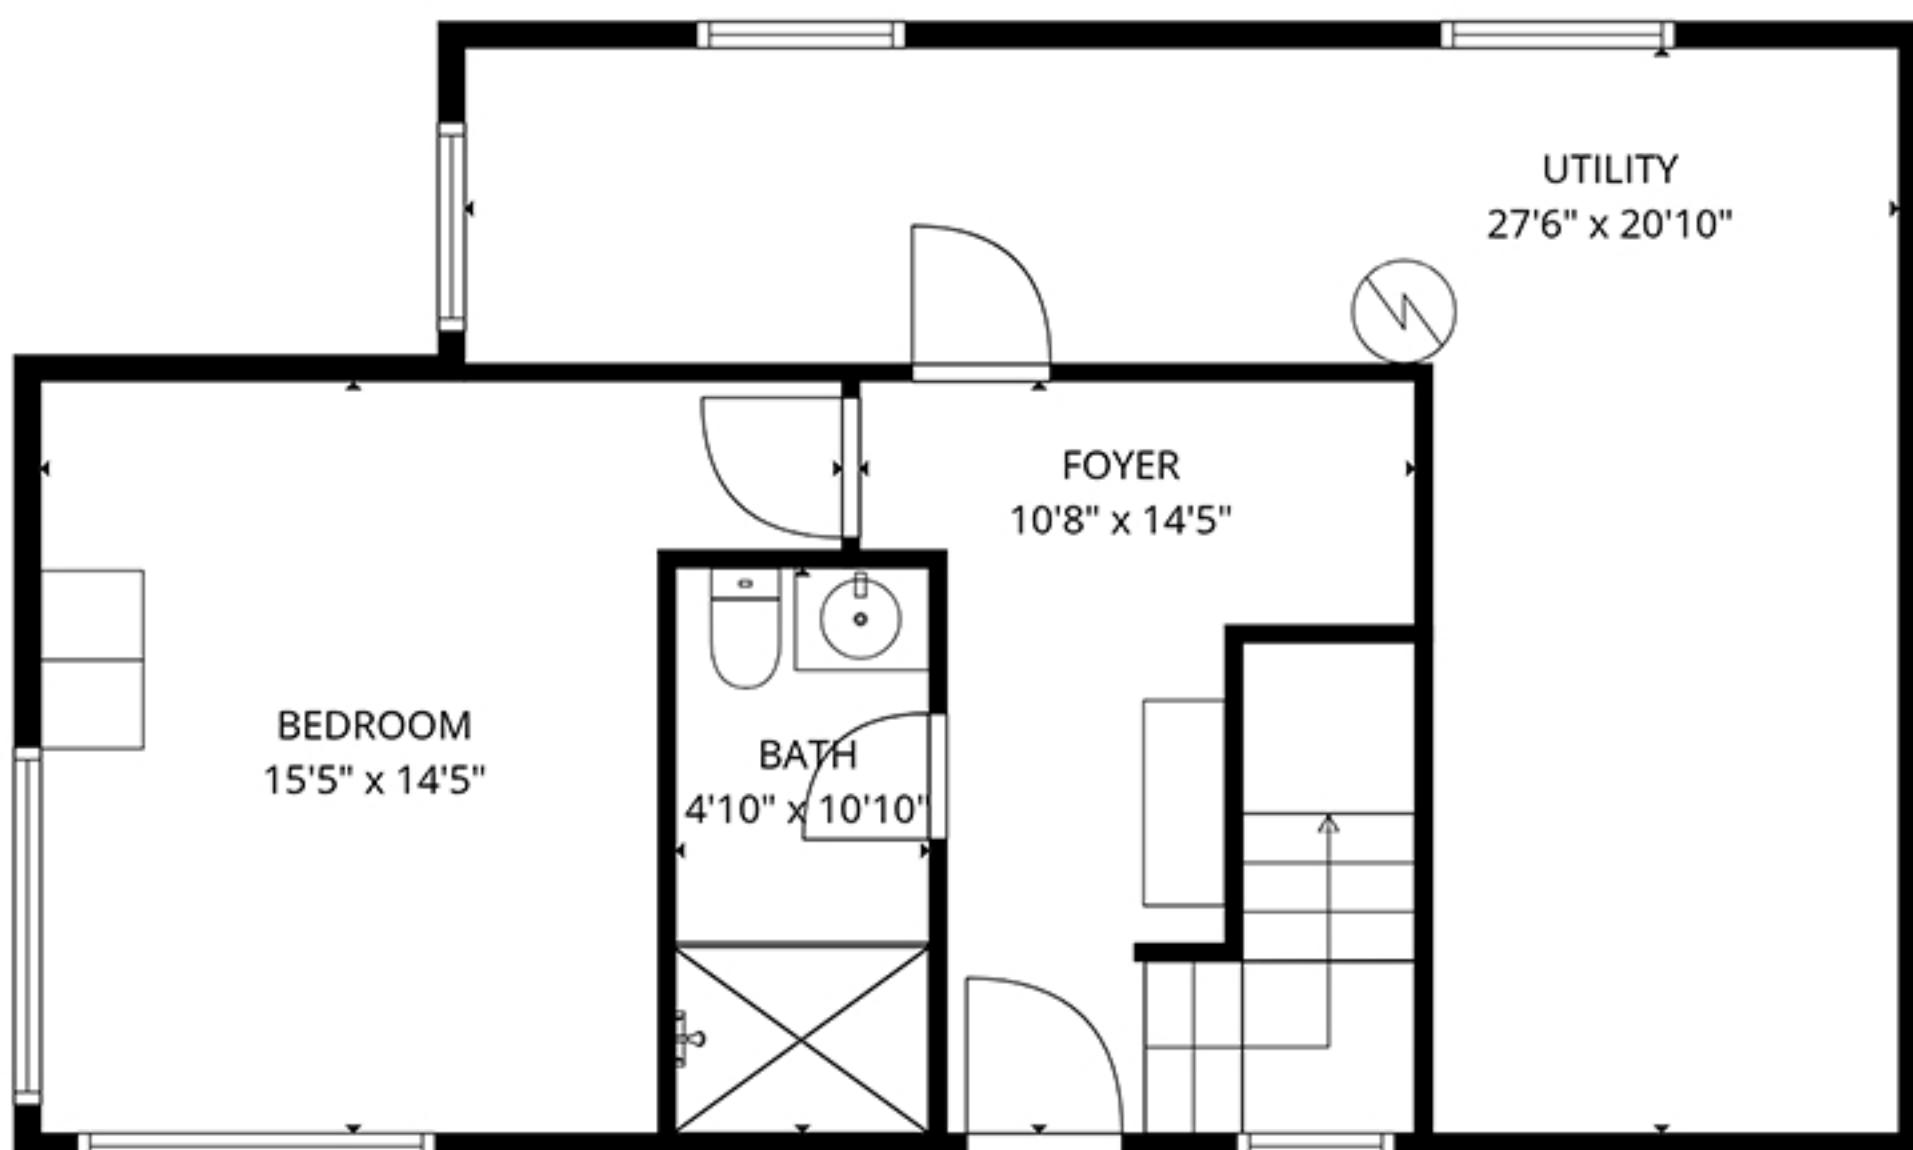

4328 Clam Bay Rd

Approximate sq ft:
Main level: 800 sq ft
Upper level: 550 sq ft
Lower level: 400 sq ft